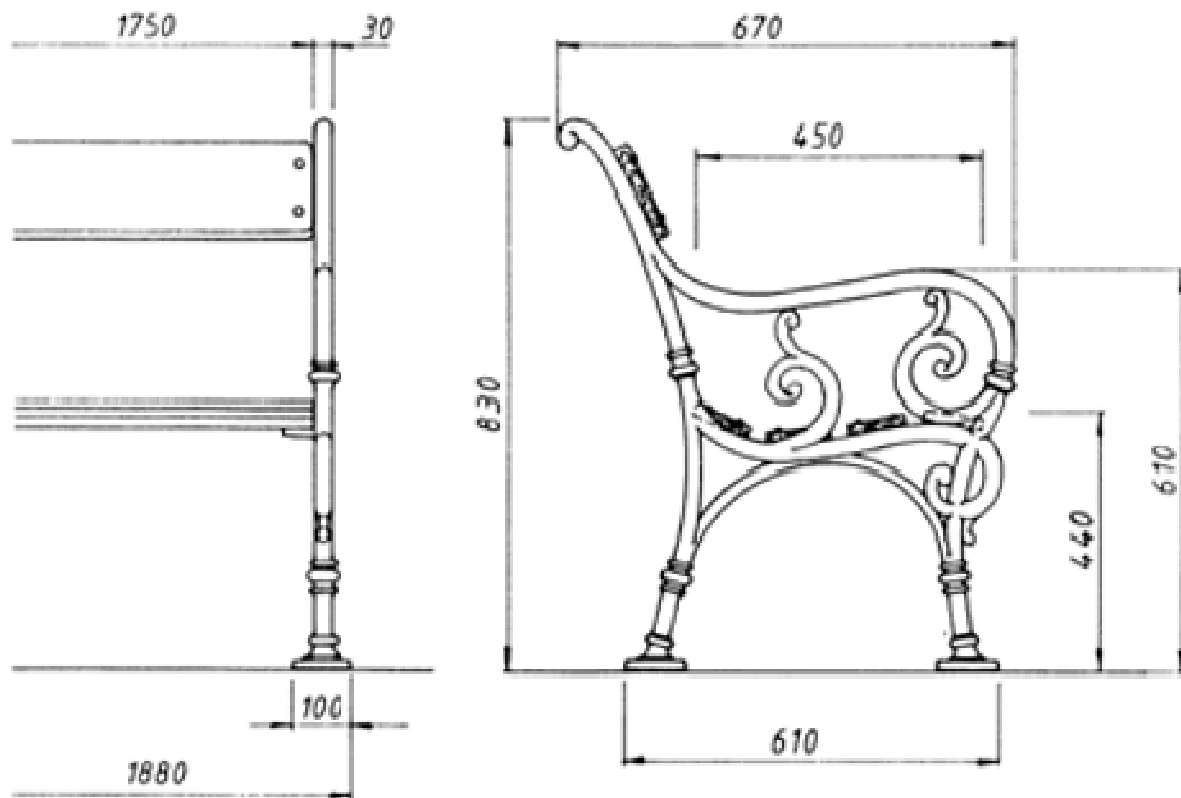

Wooden parts with scumble

total weight:

ca. 73 kg

### Dimensions