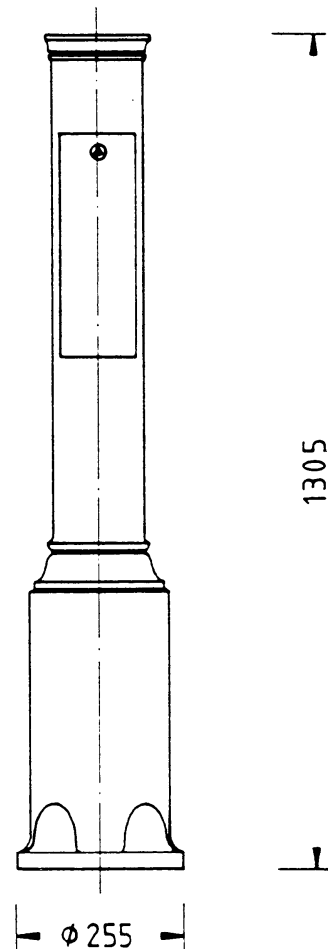

THK-665-A
Candelabra base with door
for screwing
Weight: about 70 kg

2130

1305

THK-665
Candelabra top with Spigot \varnothing 60
mm or flanged connections
Weight: 63 kg

Historical Candelabra THK-665 with system components