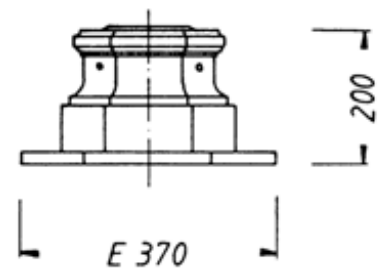

THK-650-M
Candelabra Upper part for multiarmed luminaires

1990

THK-650-A
Candelabra base with door for screwing
Weight: about 60 kg

THK-650-C
Candelabra base for screwing
Weight: about 22 kg

Historical Candelabra THK-650 with system components