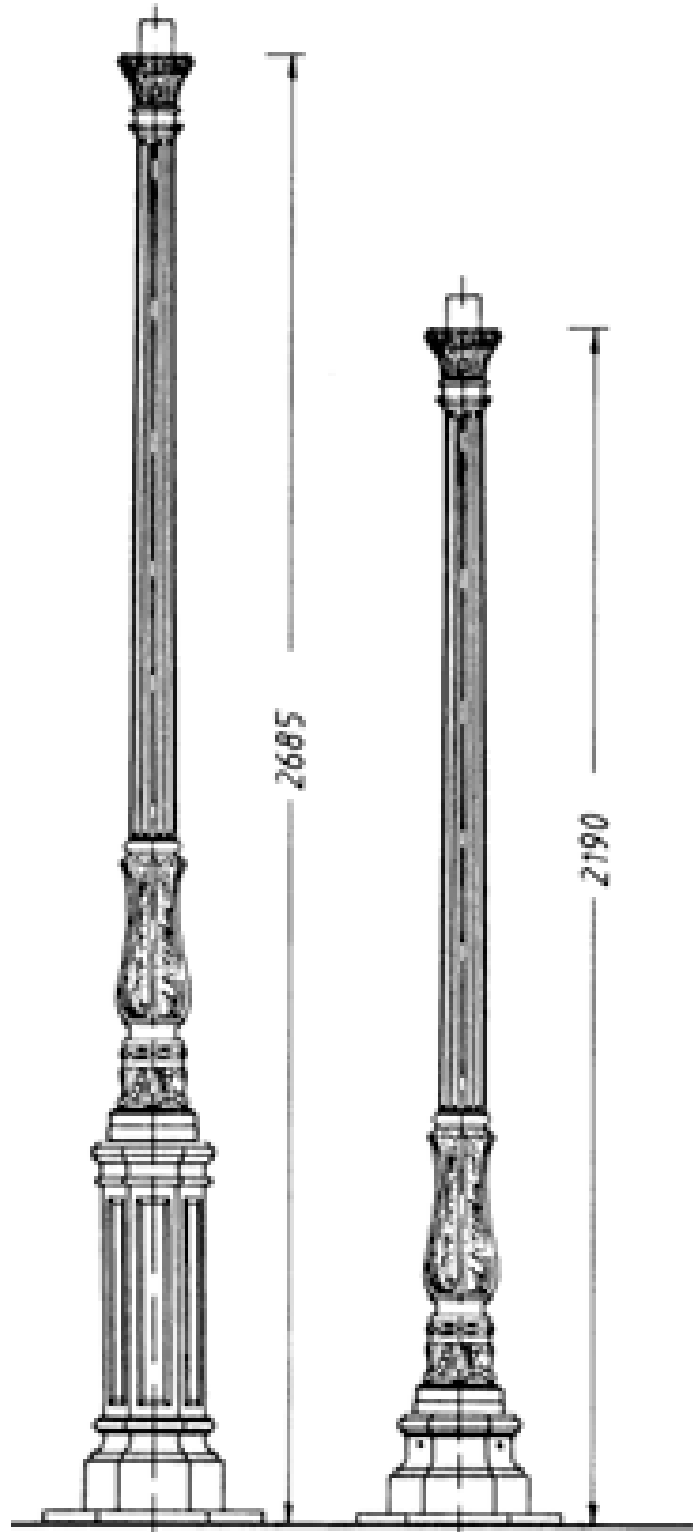

Friedhelm TRAPP GmbH

Ostring 15 - 63533 Mainhausen - Zentrale: 06182/9294-5 - Fax: 06182/9294-69 - Mail: trapp@f-trapp.de

www.f-trapp.de

Candelabra THK-650 „Bad Homburg“

Historical Candelabra THK-650 on candelabra base THK-650-A/650-C