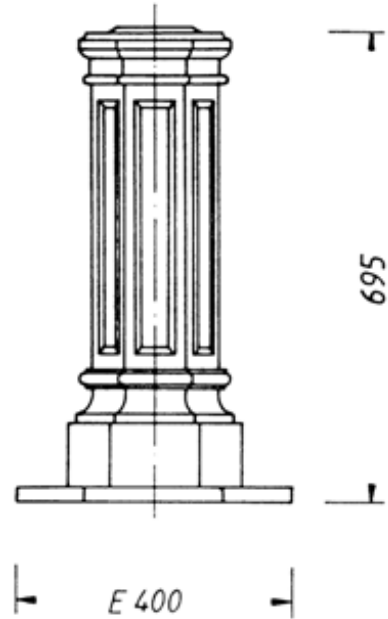

Friedhelm TRAPP GmbH

Ostring 15 - 63533 Mainhausen - Zentrale: 06182/9294-5 - Fax: 06182/9294-69 - Mail: trapp@f-trapp.de

www.f-trapp.de

Candelabra THK-650 „Bad Homburg“

THK-650
Candelabra top with Spigot \varnothing 60 mm or flanged connections
Weight: 65 kg

THK-650-M
Candelabra Upper part for multiarmed luminaires

1990

THK-650-A
Candelabra base with door for screwing
Weight: about 60 kg

THK-650-C
Candelabra base for screwing
Weight: about 22 kg

Historical Candelabra THK-650 with system components