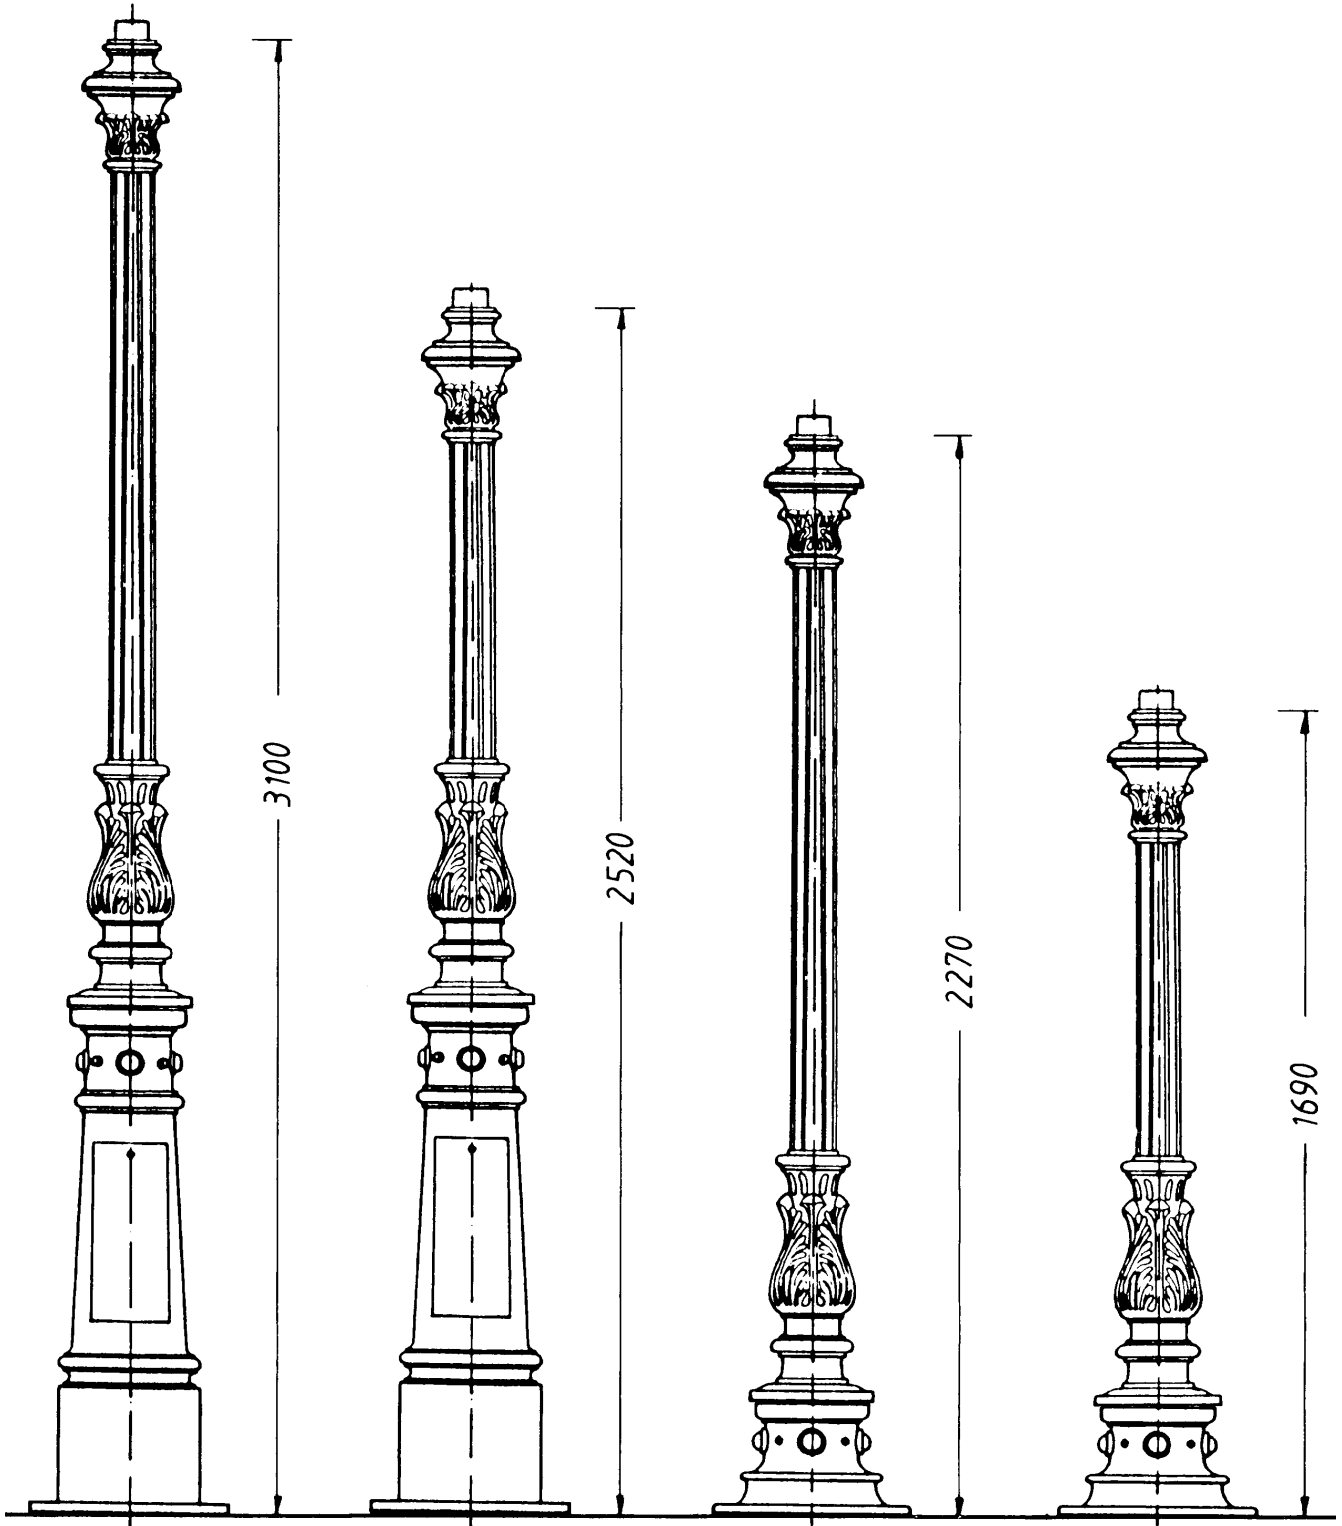

## Candelabra THK-640 „Düsseldorf“

Historical Candelabra THK-640 on candelabra base THK-640-A/640-C

## Candelabra THK-640 „Düsseldorf“

THK-640  
Candelabra top with Spigot  
ø 60 mm or flanged  
connections  
Weight: 80 kg

THK-640-M  
Candelabra Upper part for  
multiarmed luminaires

THK-640-K  
Candelabra upper section  
with Spigot ø 60 mm or  
flanged connections  
Weight: 60 kg