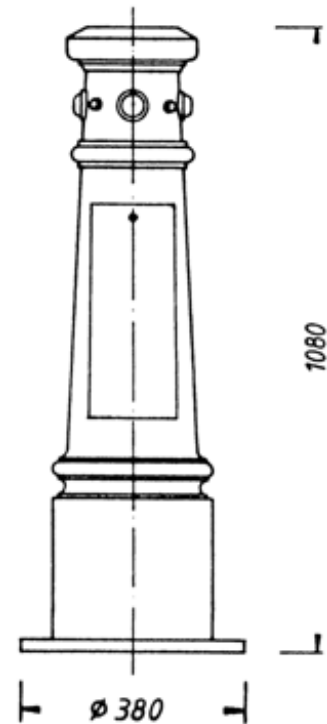

## Candelabra THK-640 „Düsseldorf“

Historical Candelabra THK-640 on candelabra base THK-640-A/640-C

## Candelabra THK-640 „Düsseldorf“

THK-640  
Candelabra top with Spigot  
ø 60 mm or flanged  
connections  
Weight: 80 kg

THK-640-M  
Candelabra Upper part for  
multiarmed luminaires

THK-640-K  
Candelabra upper section  
with Spigot ø 60 mm or  
flanged connections  
Weight: 60 kg

THK-640-A  
Candelabra base with door for  
screwing  
Weight: weighing about 75 kg

THK-640-C  
Candelabra base for screwing  
Weight: 30 kg